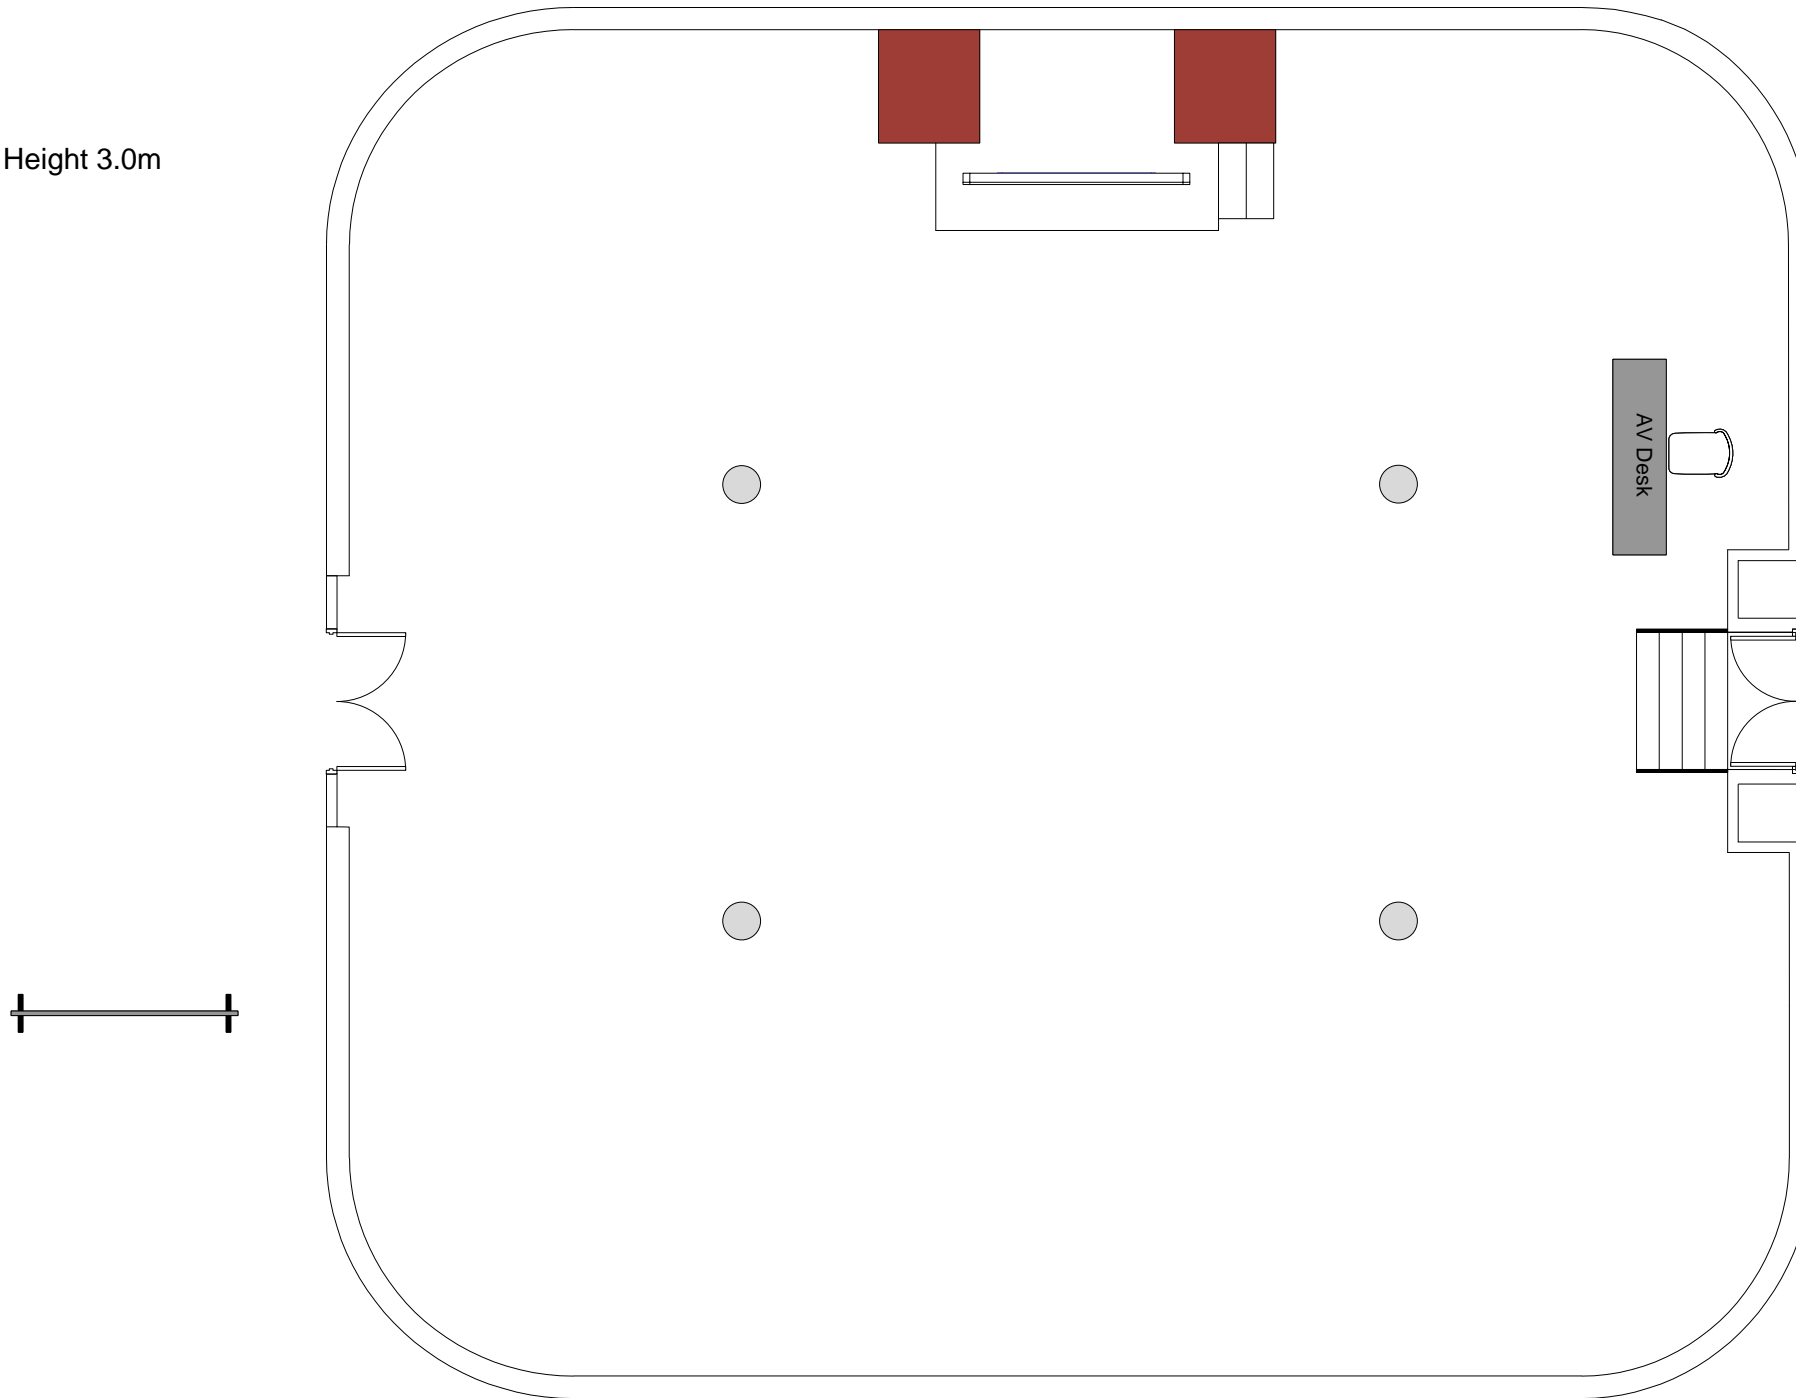

IONIC ROOM

Roof Height 3.0m

0m 1.5m 2.5m 5m